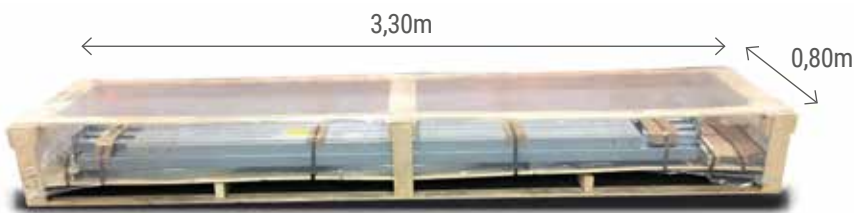

PACKAGING

The packaging is designed to protect the materials during handling; it can be transported to trucks using forklifts, pallet trucks or small cranes.

Pallet structure

Indicative measures:

Length 3.30 m x Width 0.80 m x Variable Height