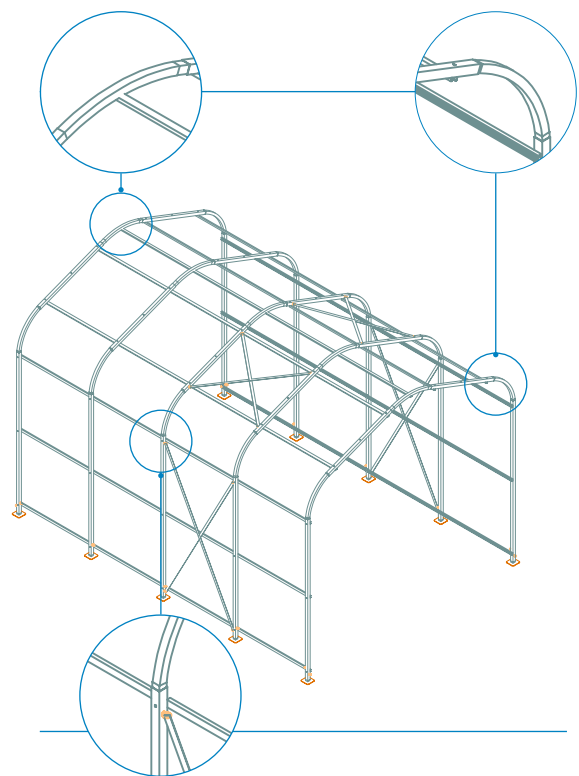

AVAILABLE SIZES

A	B	C	D	E	AVAILABLE LENGTHS
WIDTH	COLUMN HEIGHT	RIDGE HEIGHT	PEDIMENT HEIGHT	DOOR OPENING	
4,3m	1,40m	2,60m	1,90m	3,60m	6-9-12m
4,3m	1,90m	3,10m	2,40m		
4,3m	2,40m	3,60m	2,90m		
4,3m	2,90m	4,10m	3,40m