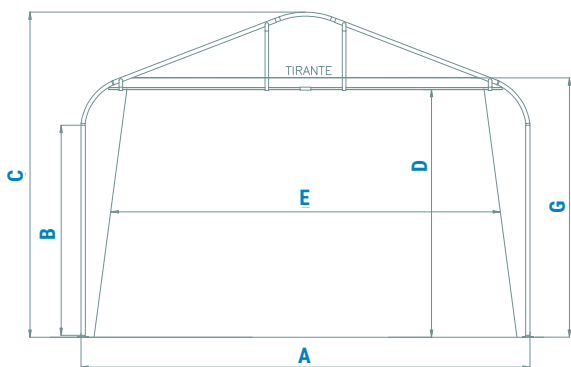

AVAILABLE SIZES

A	B	C	G	D	E	AVAILABLE LENGTHS
WIDTH	COLUMN HEIGHT	RIDGE HEIGHT	ALTEZZA TIRANTE	PEDIMENT HEIGHT	DOOR OPENING	
6,2m	1,40m	3,00m	2,10m	1,90m	5,40m	6-9-12-15m
6,2m	1,90m	3,50m	2,60m	2,40m		
6,2m	2,40m	4,00m	3,10m	2,90m		
6,2m	2,90m	4,50m	3,60m	3,40m