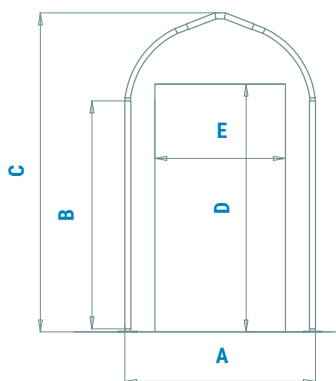

## AVAILABLE SIZES

A	B	C	D	E	AVAILABLE LENGTHS
WIDTH	COLUMN HEIGHT	RIDGE HEIGHT	PEDIMENT HEIGHT	DOOR WIDTH	
1,6m	1,40m	2,20m	1,90m	0,90m	3-6m
1,6m	1,90m	2,70m	1,90m	0,90m	

**Bicycles**

**Motorcycles**

**Gardening tools**