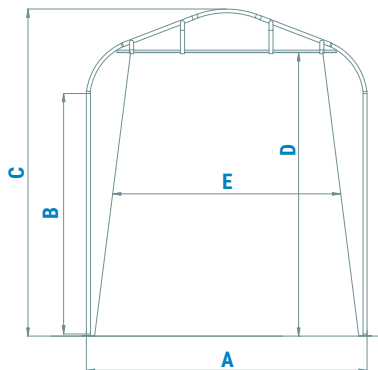

AVAILABLE SIZES

A	B	C	D	E	AVAILABLE LENGTHS
WIDTH	COLUMN HEIGHT	RIDGE HEIGHT	PEDIMENT HEIGHT	DOOR OPENING	
3,4m	1,40m	2,50m	1,90m	2,80m	6 - 7,5 - 9 - 12m
3,4m	1,90m	3,00m	2,40m		
3,4m	2,40m	3,50m	2,90m		
3,4m	2,90m	4,00m	3,40m