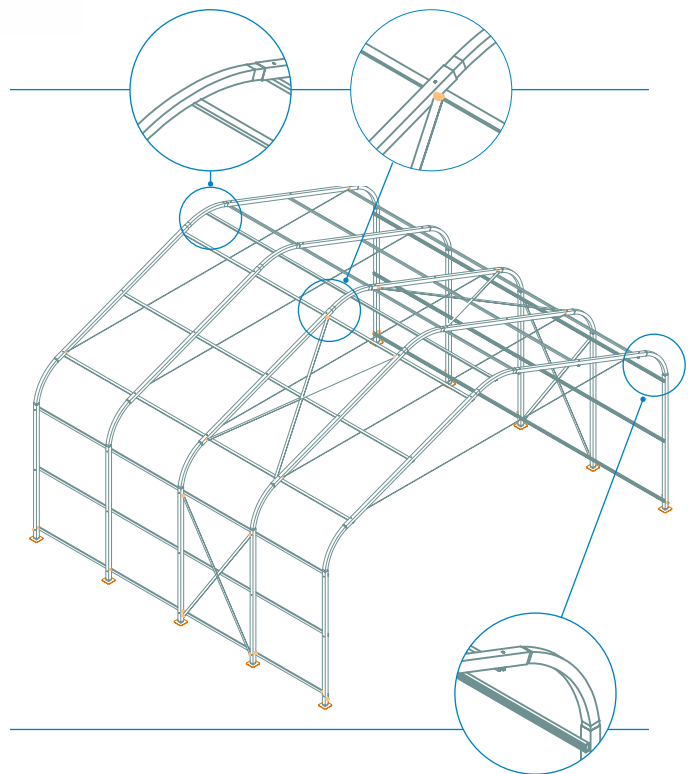

AVAILABLE SIZES

A	B	C	G	D	E	AVAILABLE LENGTHS
WIDTH	COLUMN HEIGHT	RIDGE HEIGHT	ALTEZZA TIRANTE	PEDIMENT HEIGHT	DOOR OPENING	
7,1m	1,90m	3,70m	2,60m	2,40m	6,20m	9-12-15-18m
7,1m	2,40m	4,20m	3,10m	2,90m		
7,1m	2,90m	4,70m	3,60m	3,40m