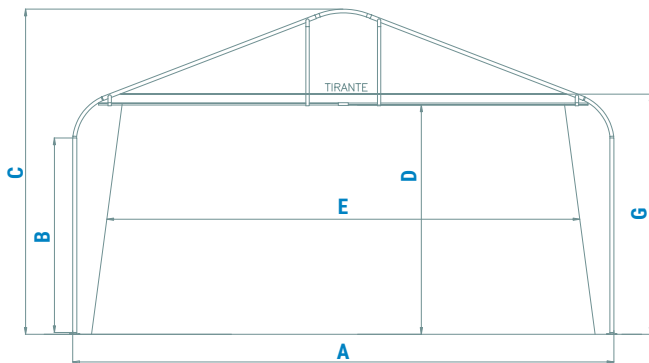

## AVAILABLE SIZES

<b>A</b>	<b>B</b>	<b>C</b>	<b>G</b>	<b>D</b>	<b>E</b>	AVAILABLE LENGTHS
WIDTH	COLUMN HEIGHT	RIDGE HEIGHT	ALTEZZA TIRANTE	PEDIMENT HEIGHT	DOOR OPENING	
8,1m	1,90m	3,90m	2,50m	2,40m	7,00m	9-12-15-18m
8,1m	2,40m	4,40m	3,00m	2,90m		
8,1m	2,90m	4,90m	3,50m	3,40m		