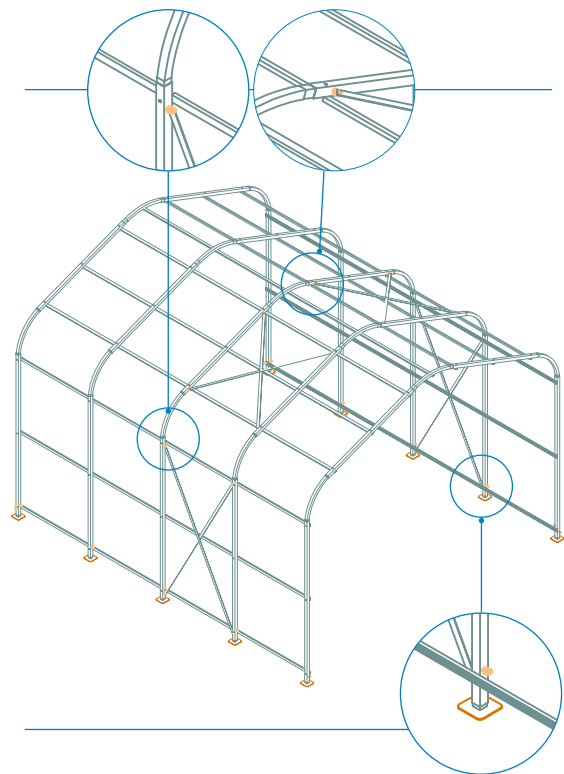

AVAILABLE SIZES

A	B	C	D	E	AVAILABLE LENGTHS
WIDTH	COLUMN HEIGHT	RIDGE HEIGHT	PEDIMENT HEIGHT	DOOR OPENING	
5,3m	1,40m	2,80m	1,90m	4,50m	6-9-12m
5,3m	1,90m	3,30m	2,40m		
5,3m	2,40m	3,80m	2,90m