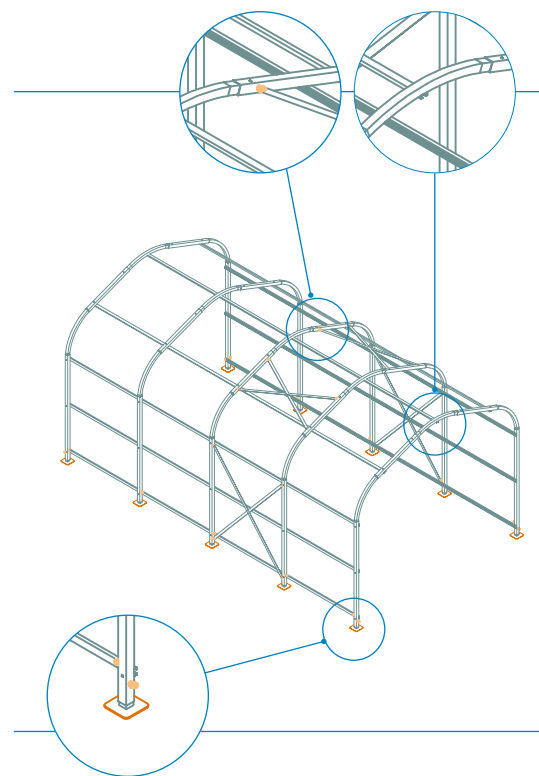

AVAILABLE SIZES

A	B	C	D	E	AVAILABLE LENGTHS
WIDTH	COLUMN HEIGHT	RIDGE HEIGHT	PEDIMENT HEIGHT	DOOR OPENING	
3,4m	1,40m	2,50m	1,90m	2,80m	6 - 7,5 - 9 - 12m
3,4m	1,90m	3,00m	2,40m		
3,4m	2,40m	3,50m	2,90m		
3,4m	2,90m	4,00m	3,40m