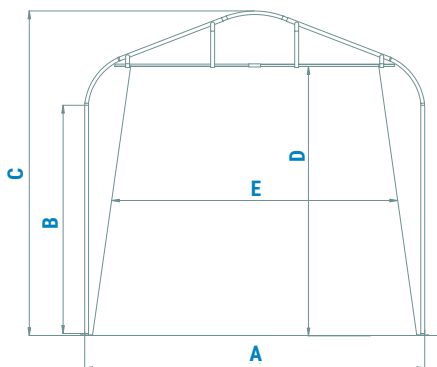

AVAILABLE SIZES

A	B	C	D	E	AVAILABLE LENGTHS
WIDTH	COLUMN HEIGHT	RIDGE HEIGHT	PEDIMENT HEIGHT	DOOR OPENING	
4,3m	1,40m	2,60m	1,90m	3,60m	6-9-12m
4,3m	1,90m	3,10m	2,40m		
4,3m	2,40m	3,60m	2,90m		
4,3m	2,90m	4,10m	3,40m