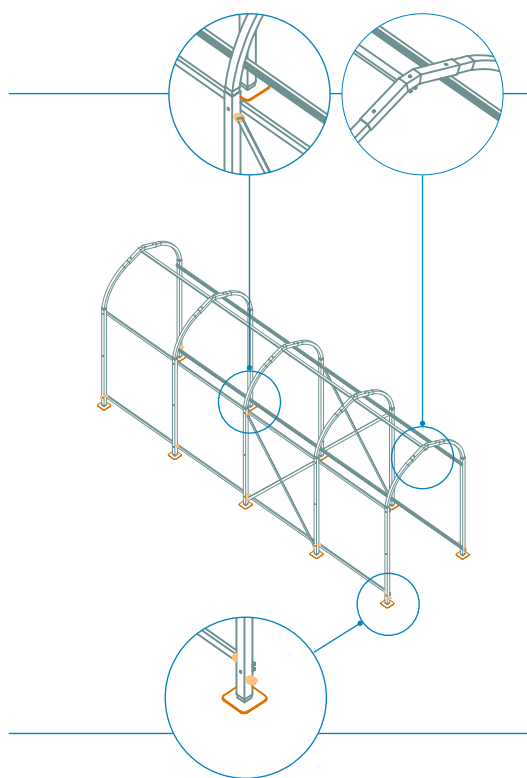

AVAILABLE SIZES

A	B	C	D	E	AVAILABLE LENGTHS
WIDTH	COLUMN HEIGHT	RIDGE HEIGHT	PEDIMENT HEIGHT	DOOR WIDTH	
1,6m	1,40m	2,20m	1,90m	0,90m	3-6m
1,6m	1,90m	2,70m	1,90m	0,90m