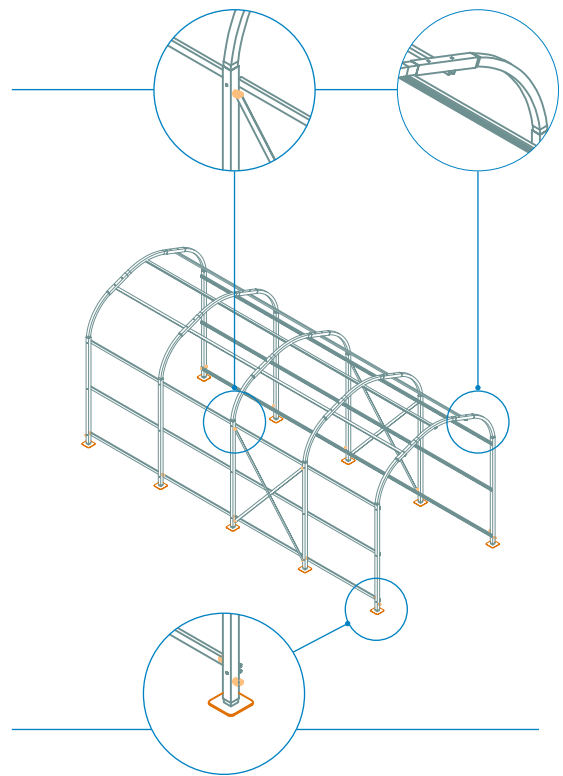

AVAILABLE SIZES

A	B	C	D	E	AVAILABLE LENGTHS
WIDTH	COLUMN HEIGHT	RIDGE HEIGHT	PEDIMENT HEIGHT	DOOR WIDTH	
2,5m	1,40m	2,30m	2,00m	2,00m	3-6-9m
2,5m	1,90m	2,80m	2,00m	2,00m