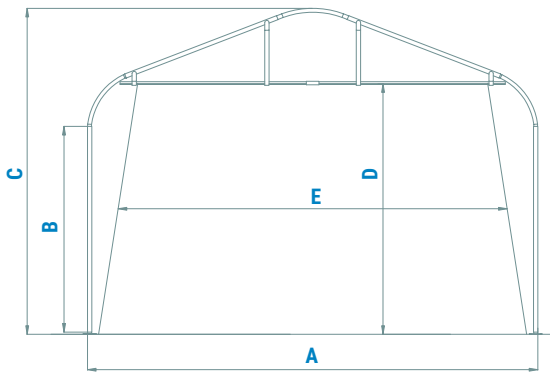

AVAILABLE SIZES

A	B	C	D	E	AVAILABLE LENGTHS
WIDTH	COLUMN HEIGHT	RIDGE HEIGHT	PEDIMENT HEIGHT	DOOR OPENING	
5,3m	1,40m	2,80m	1,90m	4,50m	6-9-12m
5,3m	1,90m	3,30m	2,40m		
5,3m	2,40m	3,80m	2,90m