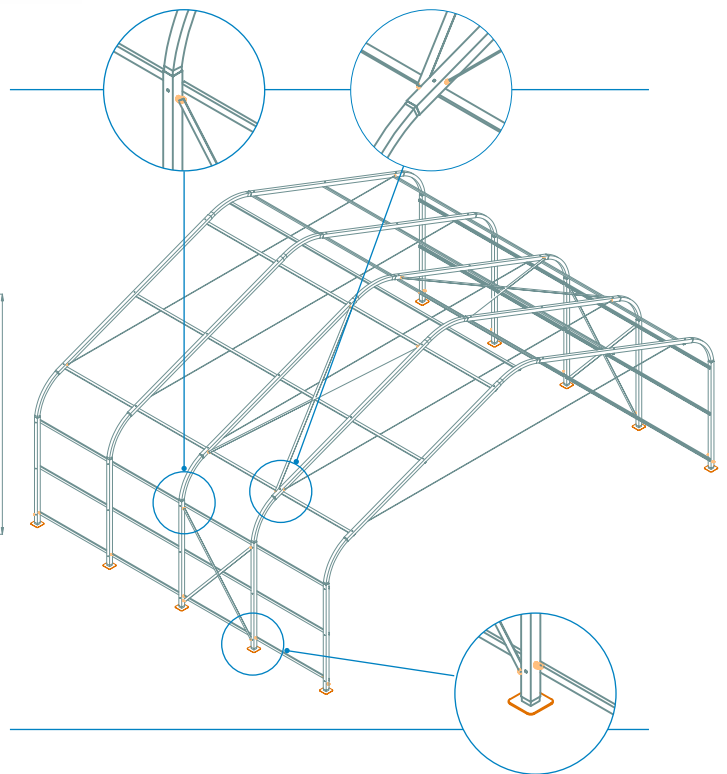

AVAILABLE SIZES

A	B	C	G	D	E	AVAILABLE LENGTHS
WIDTH	COLUMN HEIGHT	RIDGE HEIGHT	ALTEZZA TIRANTE	PEDIMENT HEIGHT	DOOR OPENING	
8,1m	1,90m	3,90m	2,50m	2,40m	7,00m	9-12-15-18m
8,1m	2,40m	4,40m	3,00m	2,90m		
8,1m	2,90m	4,90m	3,50m	3,40m