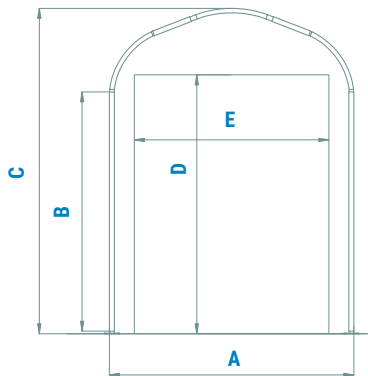

AVAILABLE SIZES

A	B	C	D	E	AVAILABLE LENGTHS
WIDTH	COLUMN HEIGHT	RIDGE HEIGHT	PEDIMENT HEIGHT	DOOR WIDTH	
2,5m	1,40m	2,30m	2,00m	2,00m	3-6-9m
2,5m	1,90m	2,80m	2,00m	2,00m