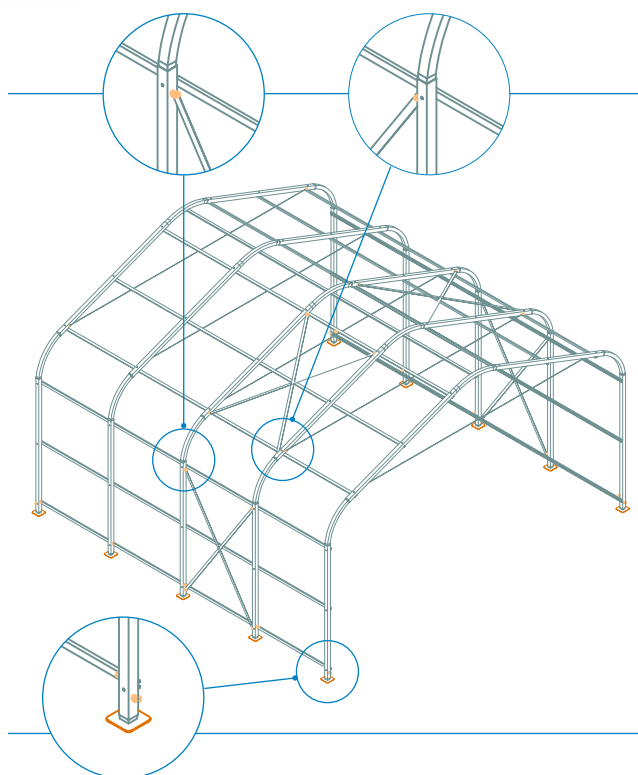

AVAILABLE SIZES

A	B	C	G	D	E	AVAILABLE LENGTHS
WIDTH	COLUMN HEIGHT	RIDGE HEIGHT	ALTEZZA TIRANTE	PEDIMENT HEIGHT	DOOR OPENING	
6,2m	1,40m	3,00m	2,10m	1,90m	5,40m	6-9-12-15m
6,2m	1,90m	3,50m	2,60m	2,40m		
6,2m	2,40m	4,00m	3,10m	2,90m		
6,2m	2,90m	4,50m	3,60m	3,40m