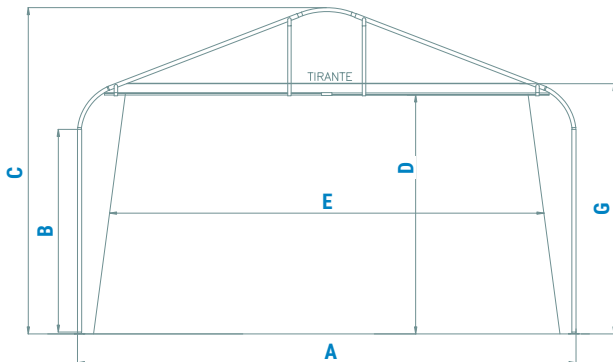

## AVAILABLE SIZES

<b>A</b>	<b>B</b>	<b>C</b>	<b>G</b>	<b>D</b>	<b>E</b>	AVAILABLE LENGTHS
WIDTH	COLUMN HEIGHT	RIDGE HEIGHT	ALTEZZA TIRANTE	PEDIMENT HEIGHT	DOOR OPENING	
7,1m	1,90m	3,70m	2,60m	2,40m	6,20m	9-12-15-18m
7,1m	2,40m	4,20m	3,10m	2,90m		
7,1m	2,90m	4,70m	3,60m	3,40m		