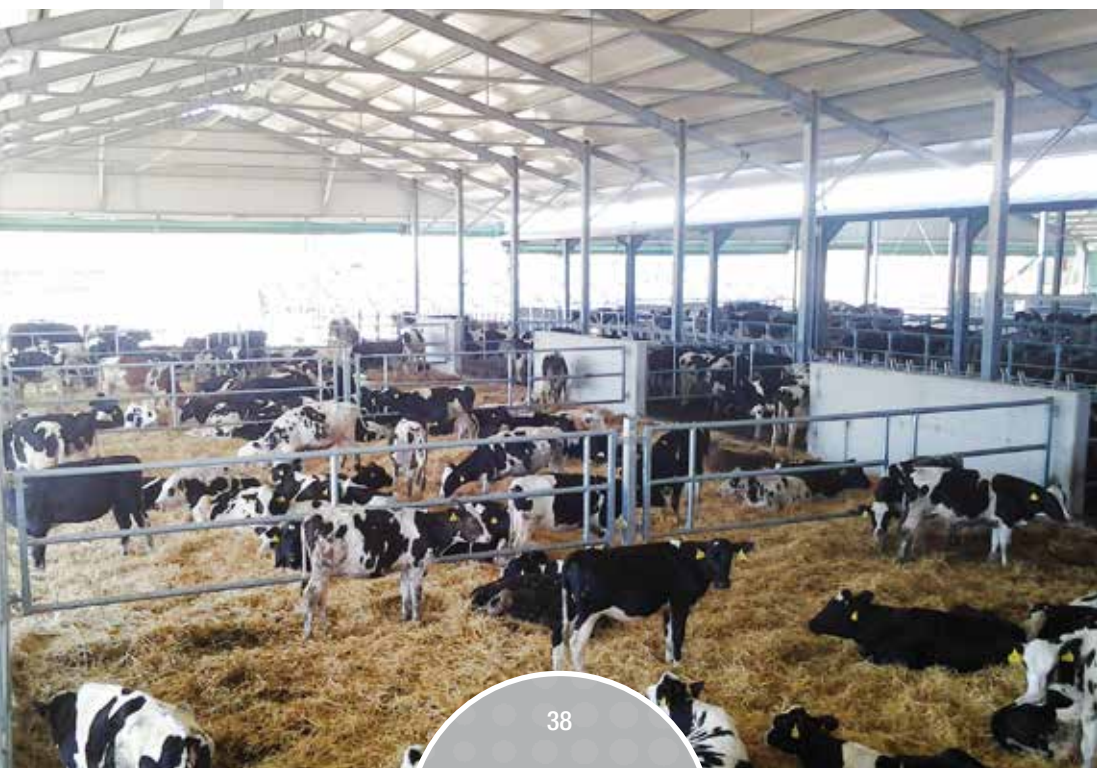

# Attrezzature Bovini

*Cattle Equipment*

# Autocatture / Tubi Testa

Headlocks / Feeding Rack